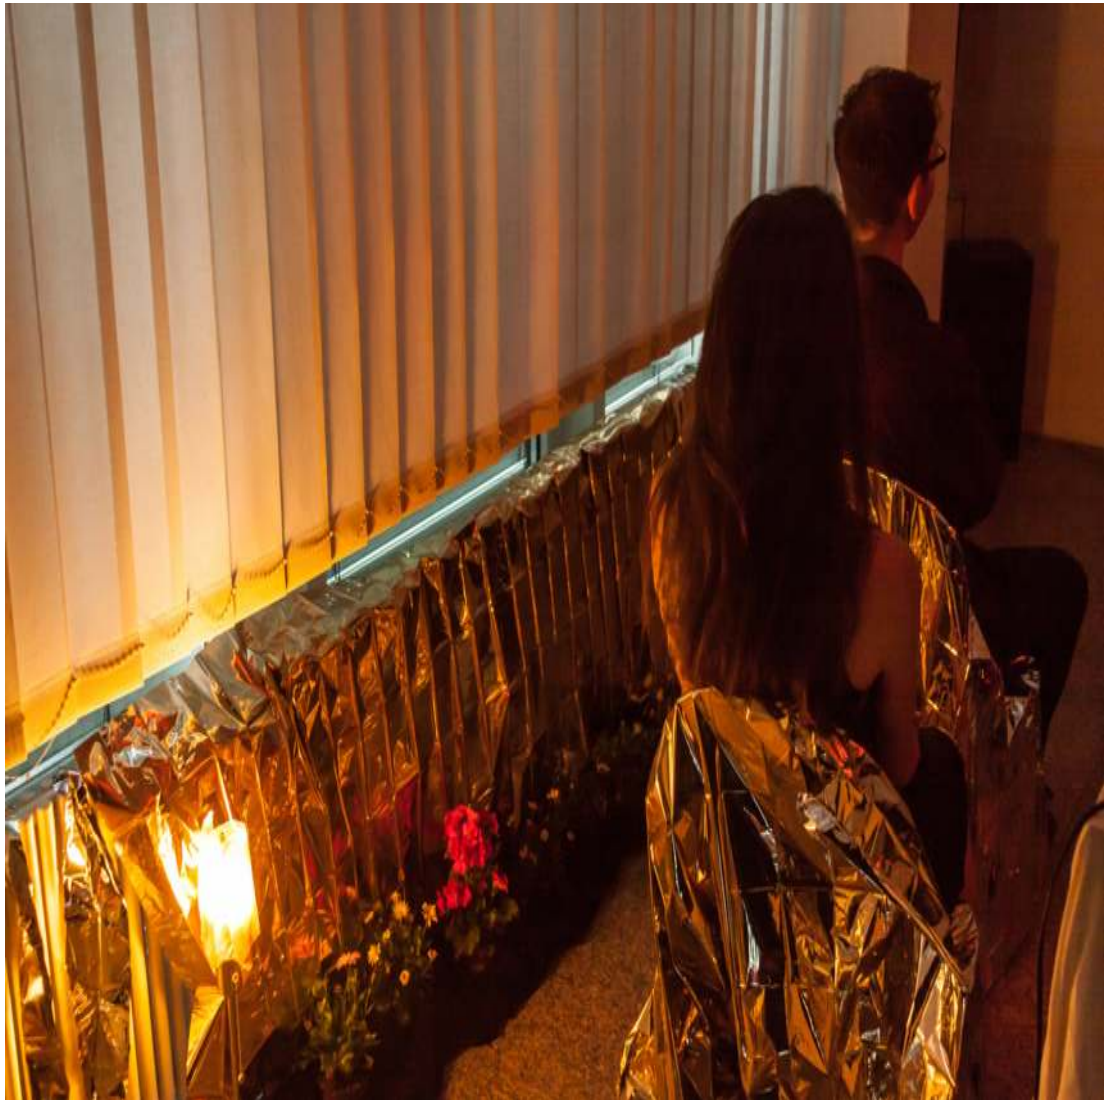

ich hab keine ahnung um was es geht aber die musik ist geil
installation
10 min
2016