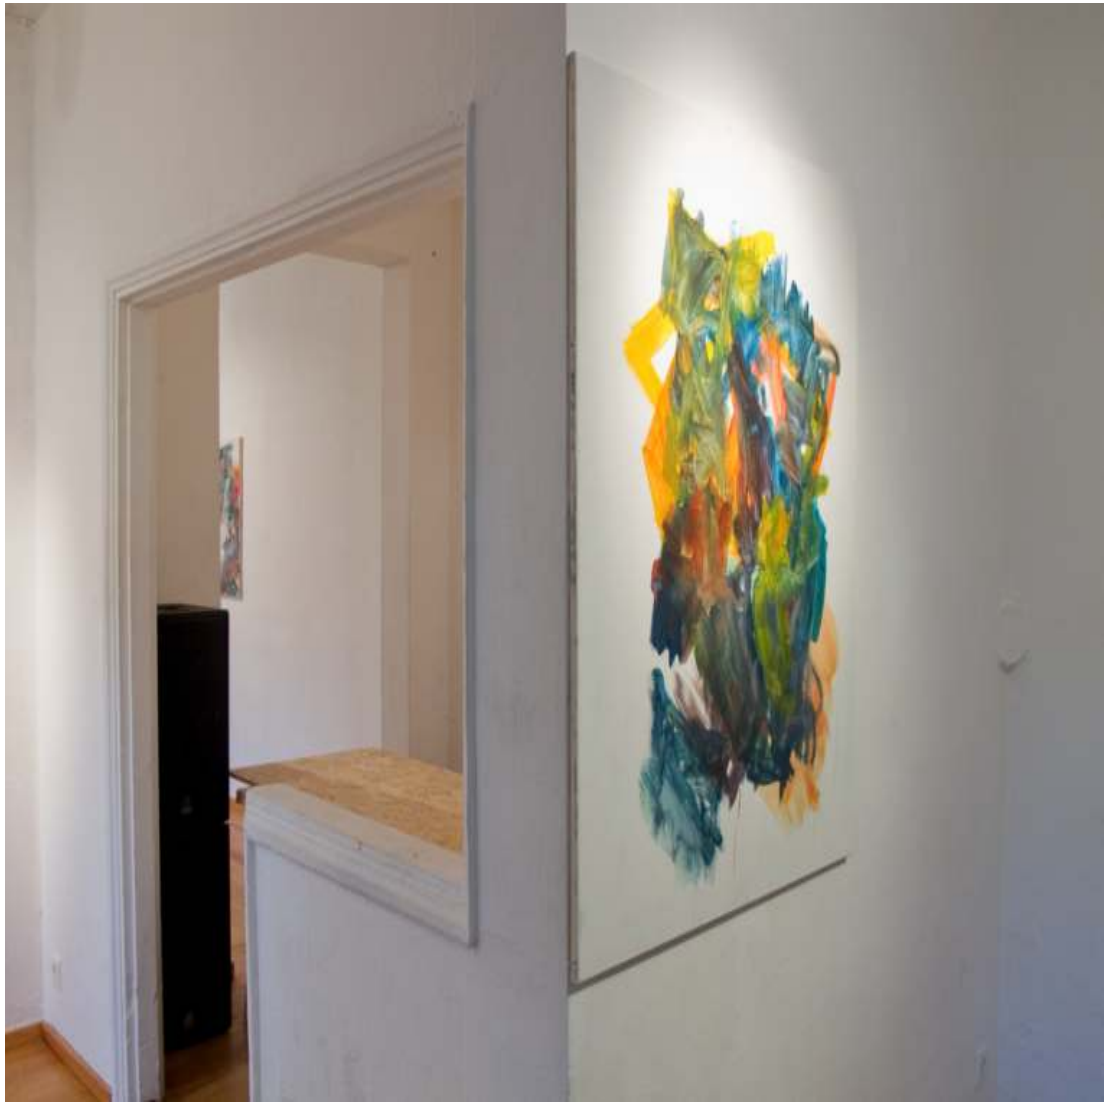

Untitled
Acrylic on canvas
31¼ x 23½ inch / 81 x 60 cm
2012