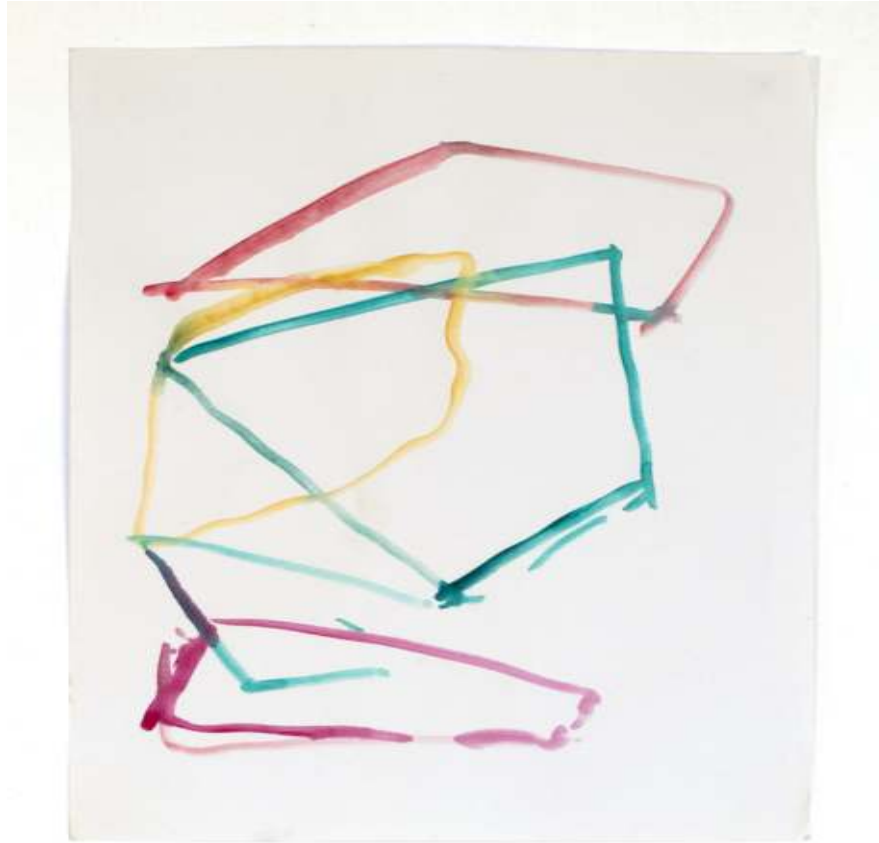

Rainy Scenery
Acrylic on chalk gesso panel
27½ × 19 inch / 70 × 50 cm
2011