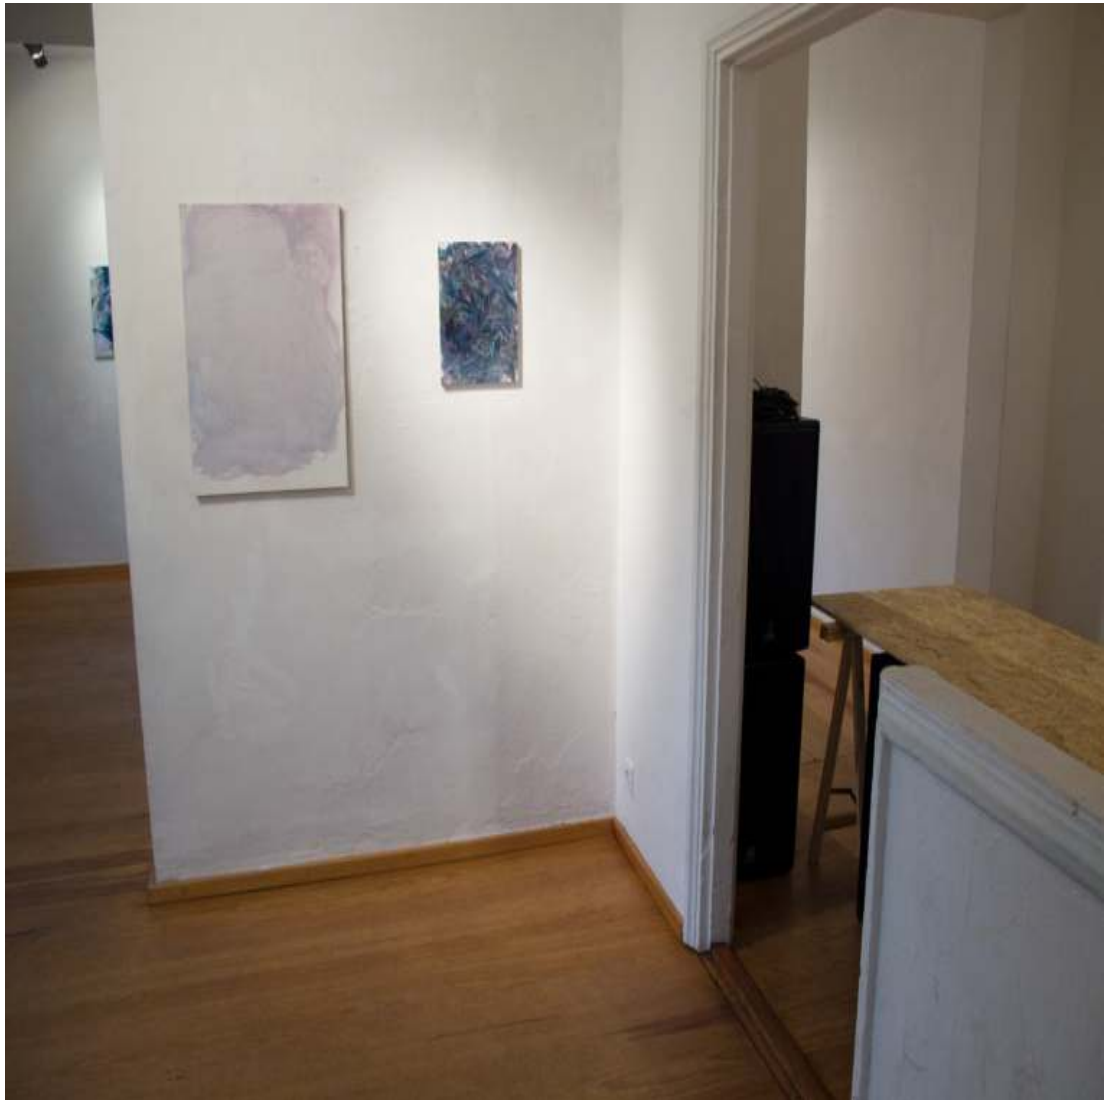

MARIUS WILMS

Untitled
Acrylic on chalk gesso panel
27½ x 19 inch / 70 x 50 cm
2012

Untitled
Acrylic on canvas
31¼ x 23½ inch / 81 x 60 cm
2012

Untitled (from Apartments)
2012

Magenta cloud in front and above me/Untitled (from Apartments)
Acrylic on wood
2012