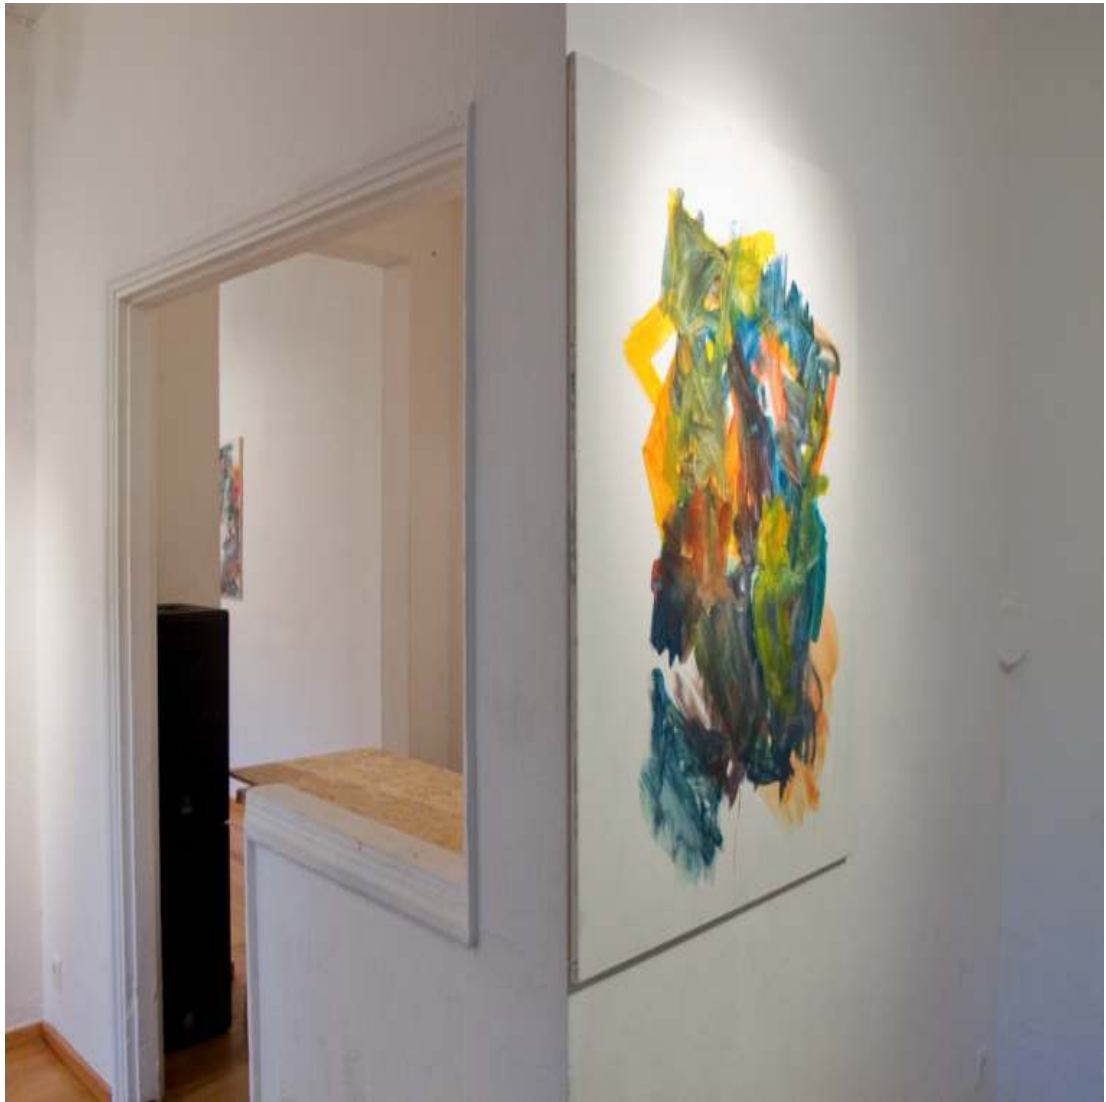

MARIUS WILMS

Untitled
Acrylic on chalk gesso panel
27½ x 19 inch / 70 x 50 cm
2012

Untitled
Acrylic on canvas
31¼ x 23½ inch / 81 x 60 cm
2012

Untitled (from Apartments)
2012

Magenta cloud in front and above me/Untitled (from Apartments)
Acrylic on wood
2012