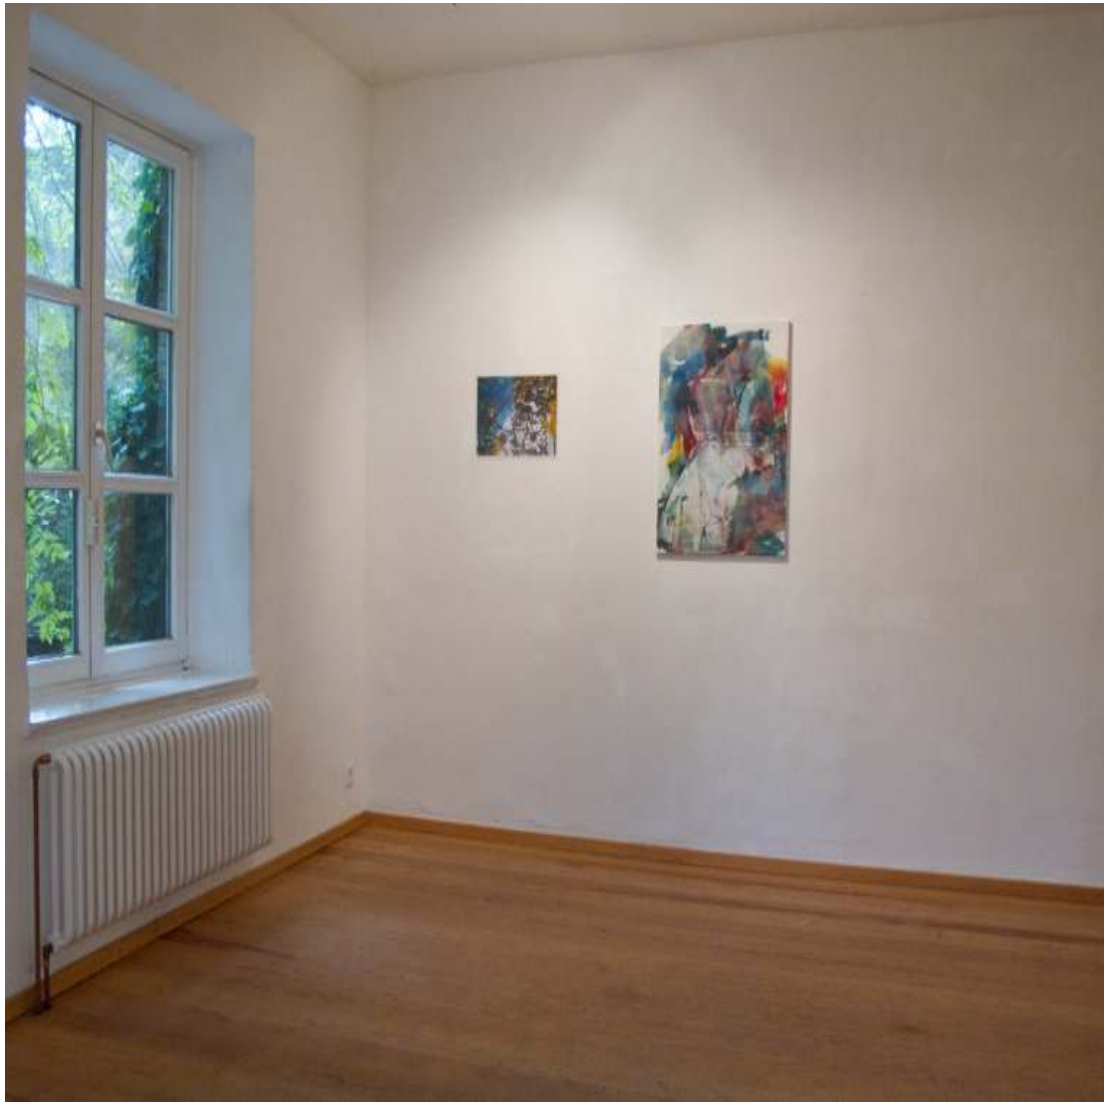

Untitled (from Apartments)
2012

Untitled (from Apartments)
2012