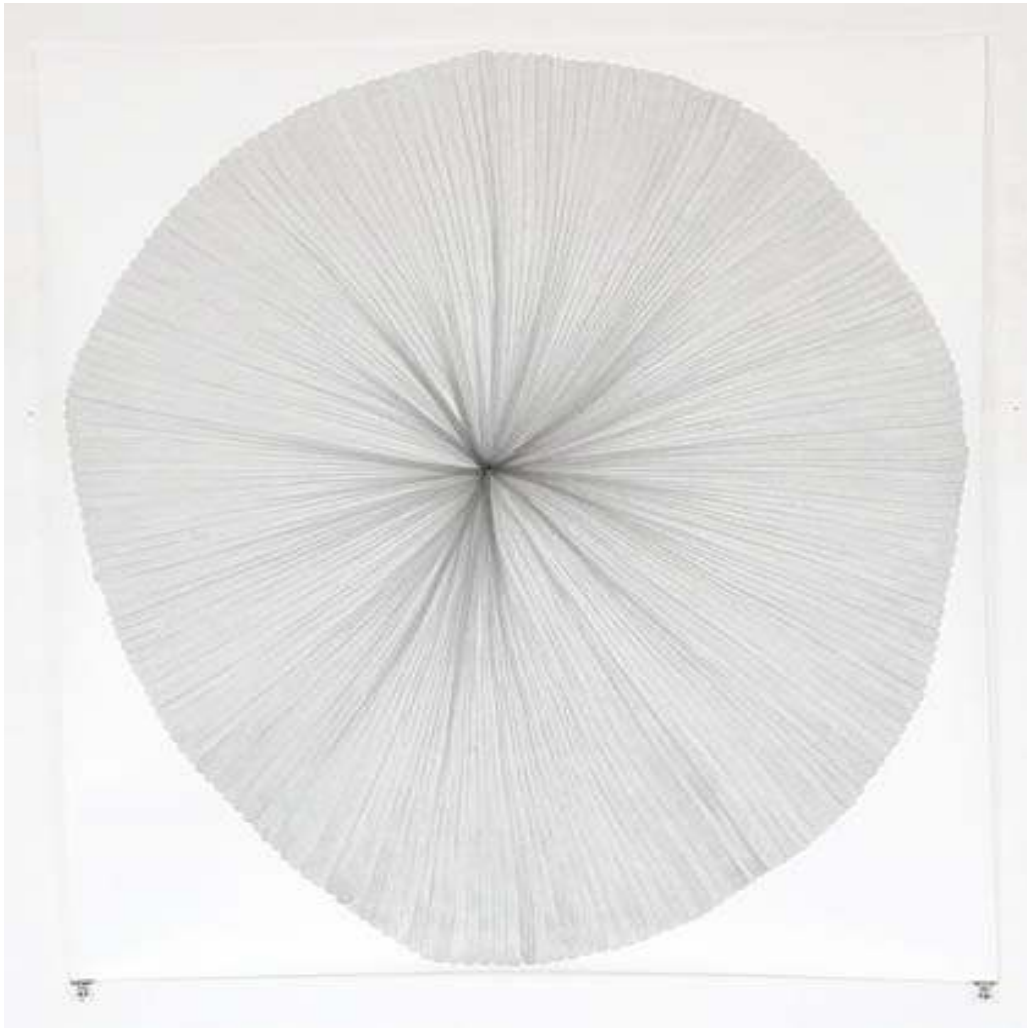

Elisabeth Rändel, Luise von Rohden
Sound Tent
Souninstallation, Performance
Tent, piezo microphones, speakers
2015