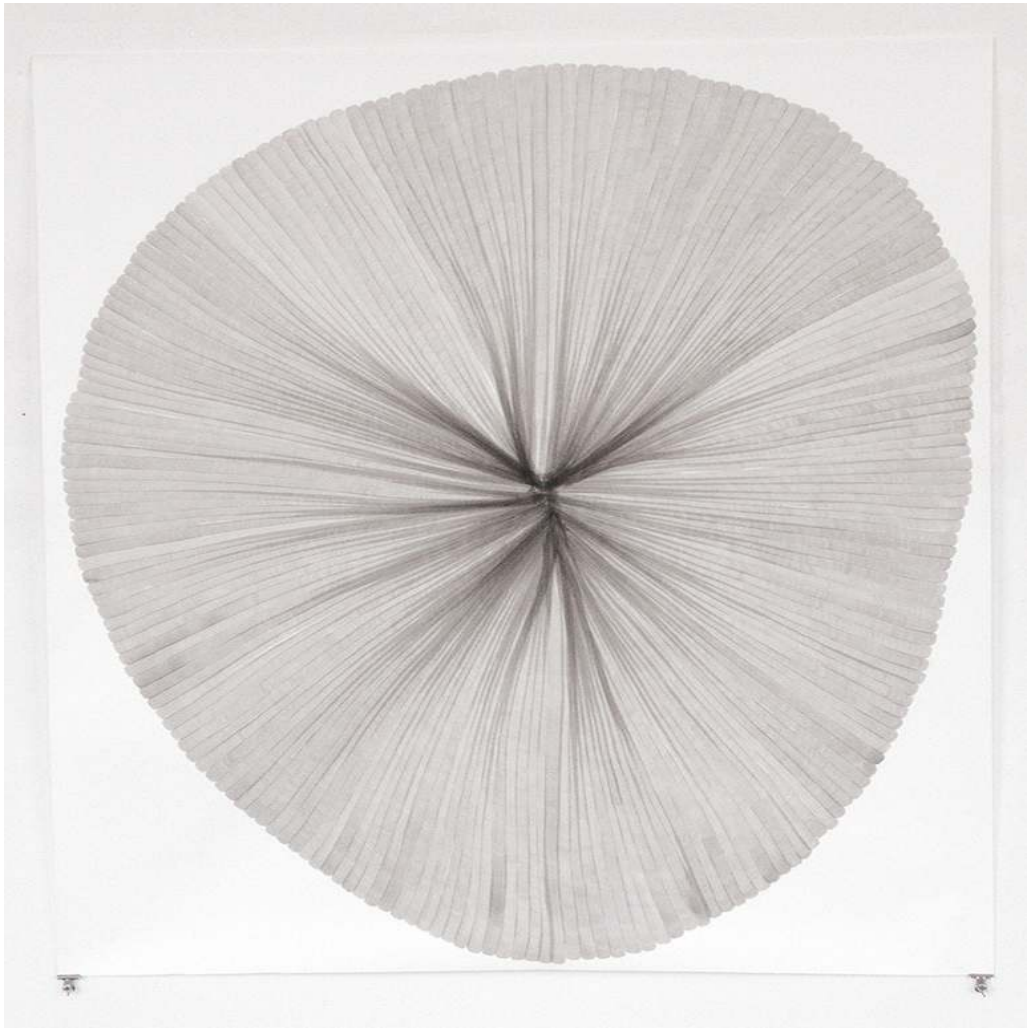

Untitled
70¼ x 59 inch / 180 x 150 cm
2013