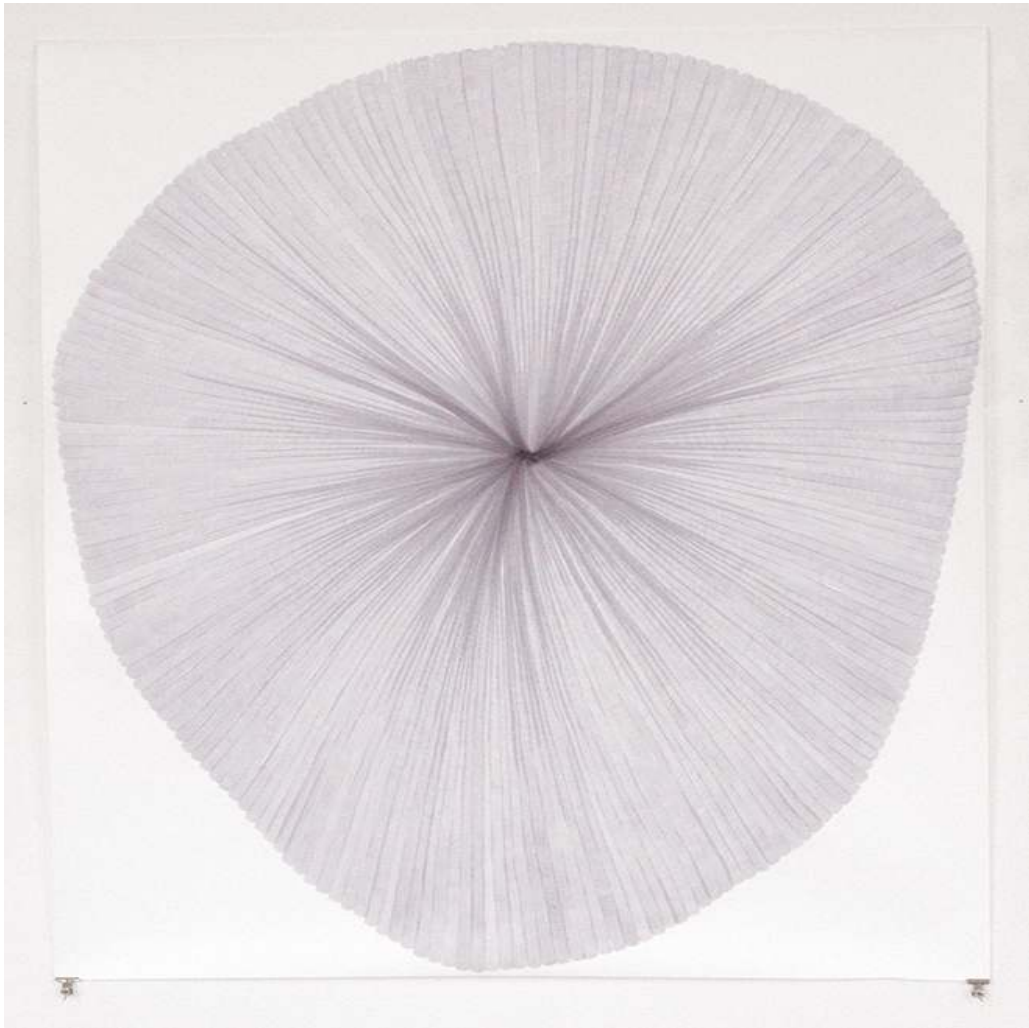

Untitled
70¼ x 59 inch / 180 x 150 cm
2013