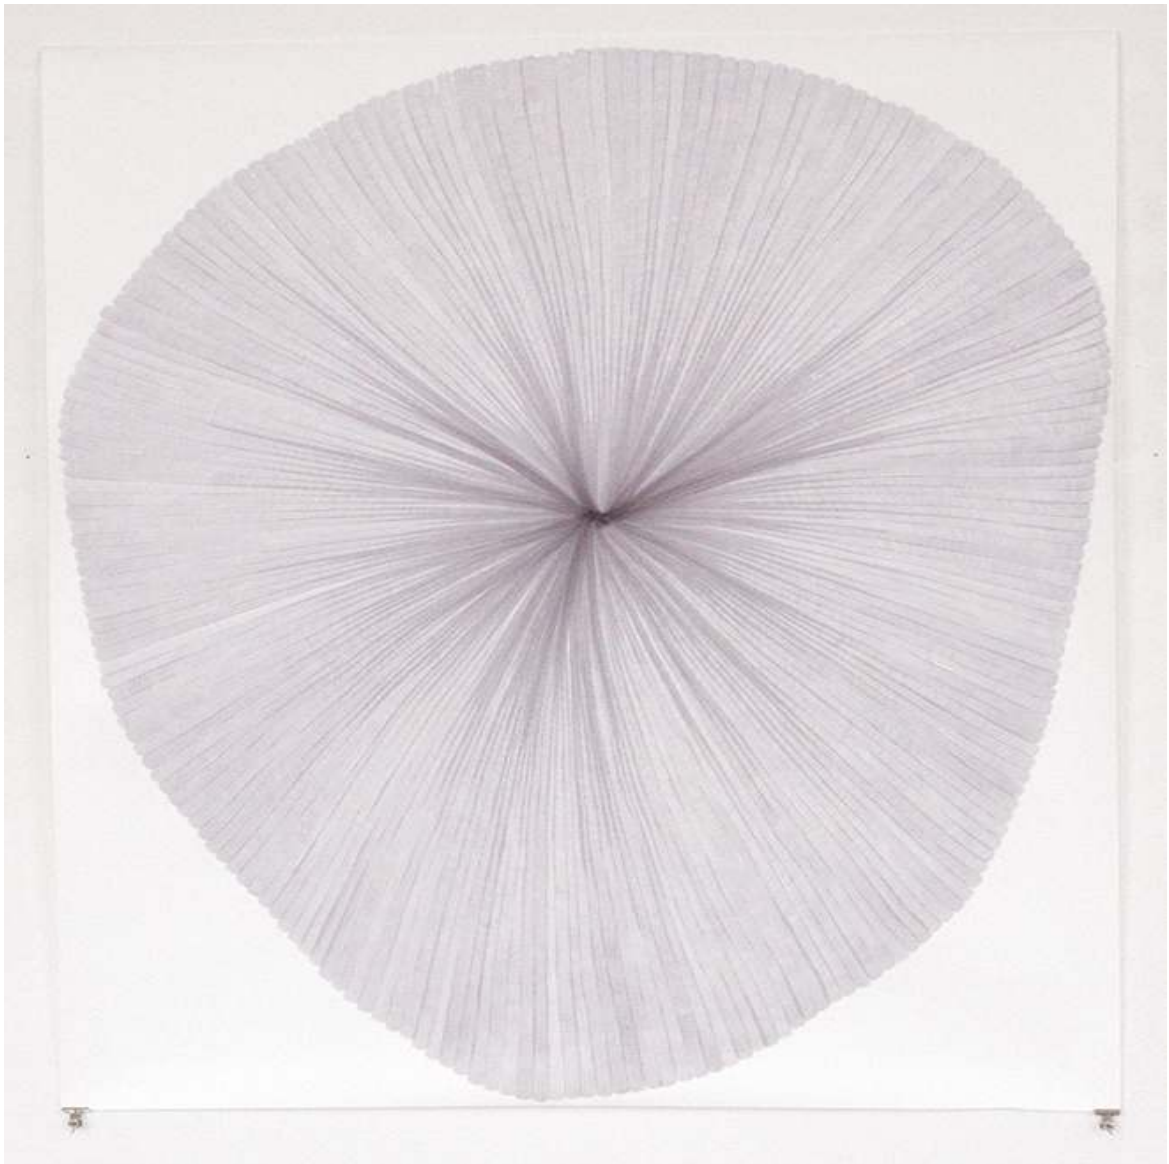

Untitled
70¼ x 59 inch / 180 x 150 cm
2013