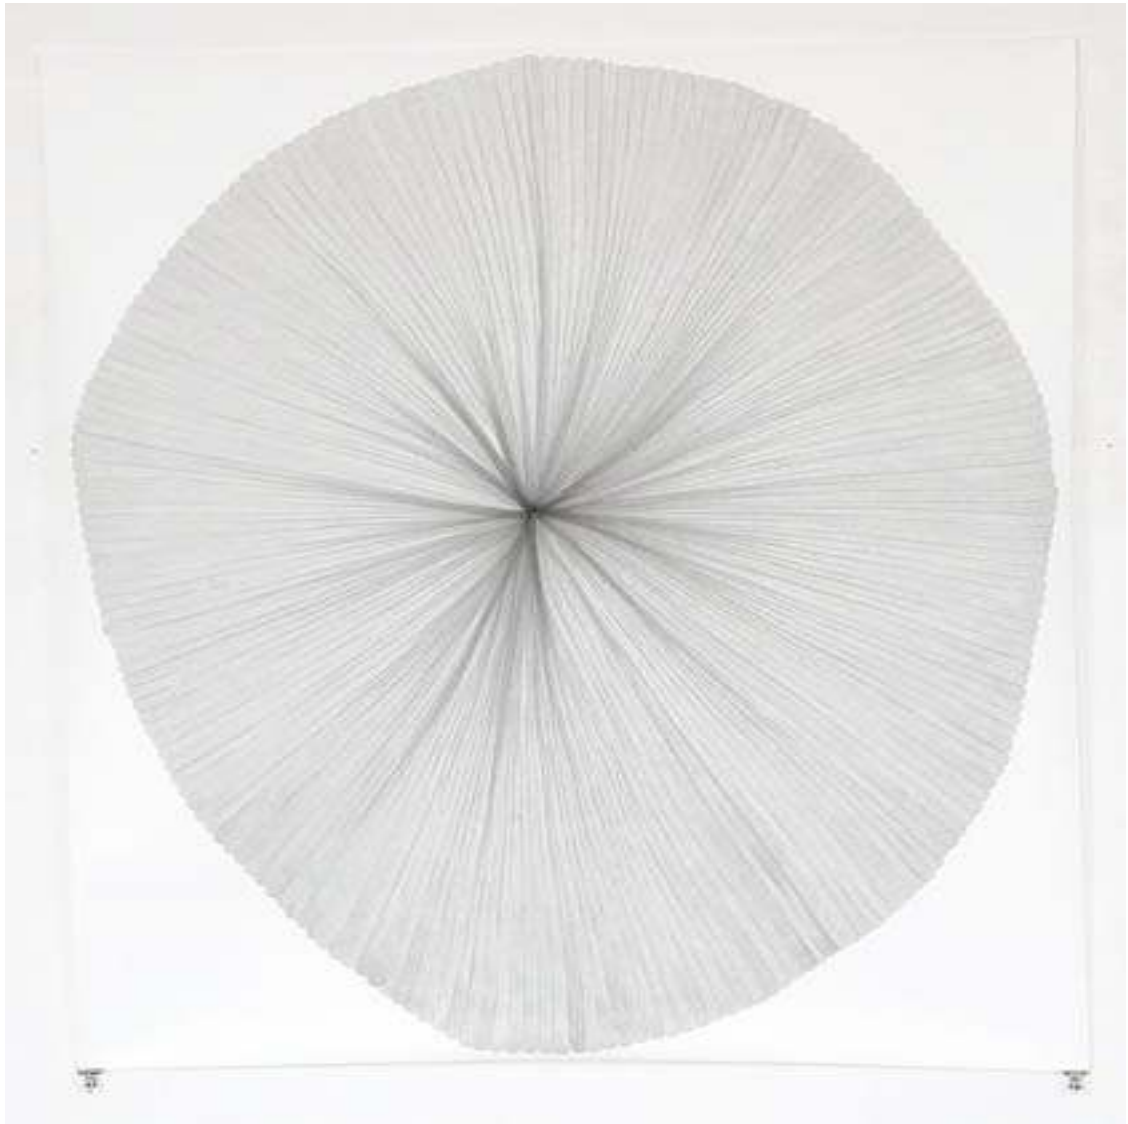

Elisabeth Rändel, Luise von Rohden
Sound Tent
Souninstallation, Performance
Tent, piezo microphones, speakers
2015