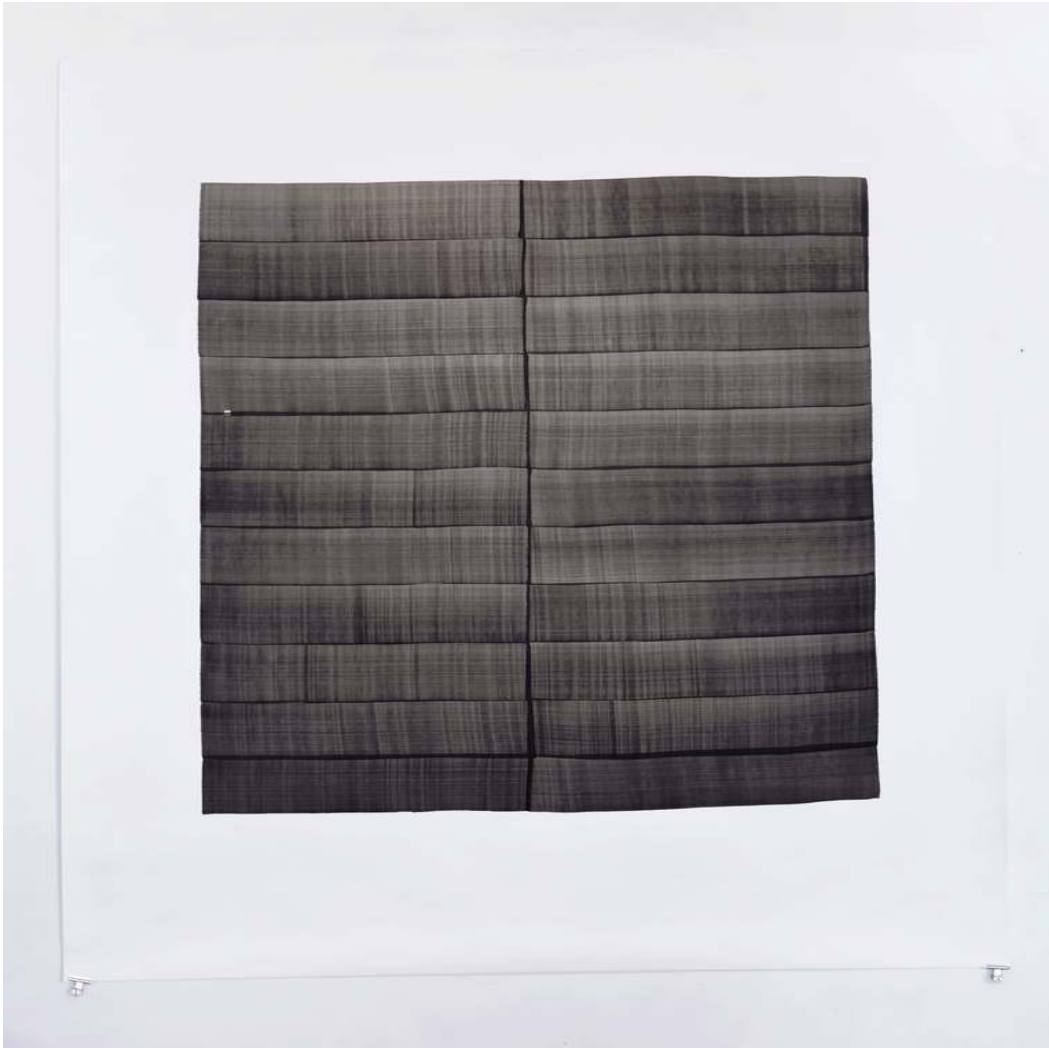

Untitled
70¼ x 59 inch / 180 x 150 cm
2013

Two
Ink on paper
72 x 59 inch / 183 x 151 cm
2012