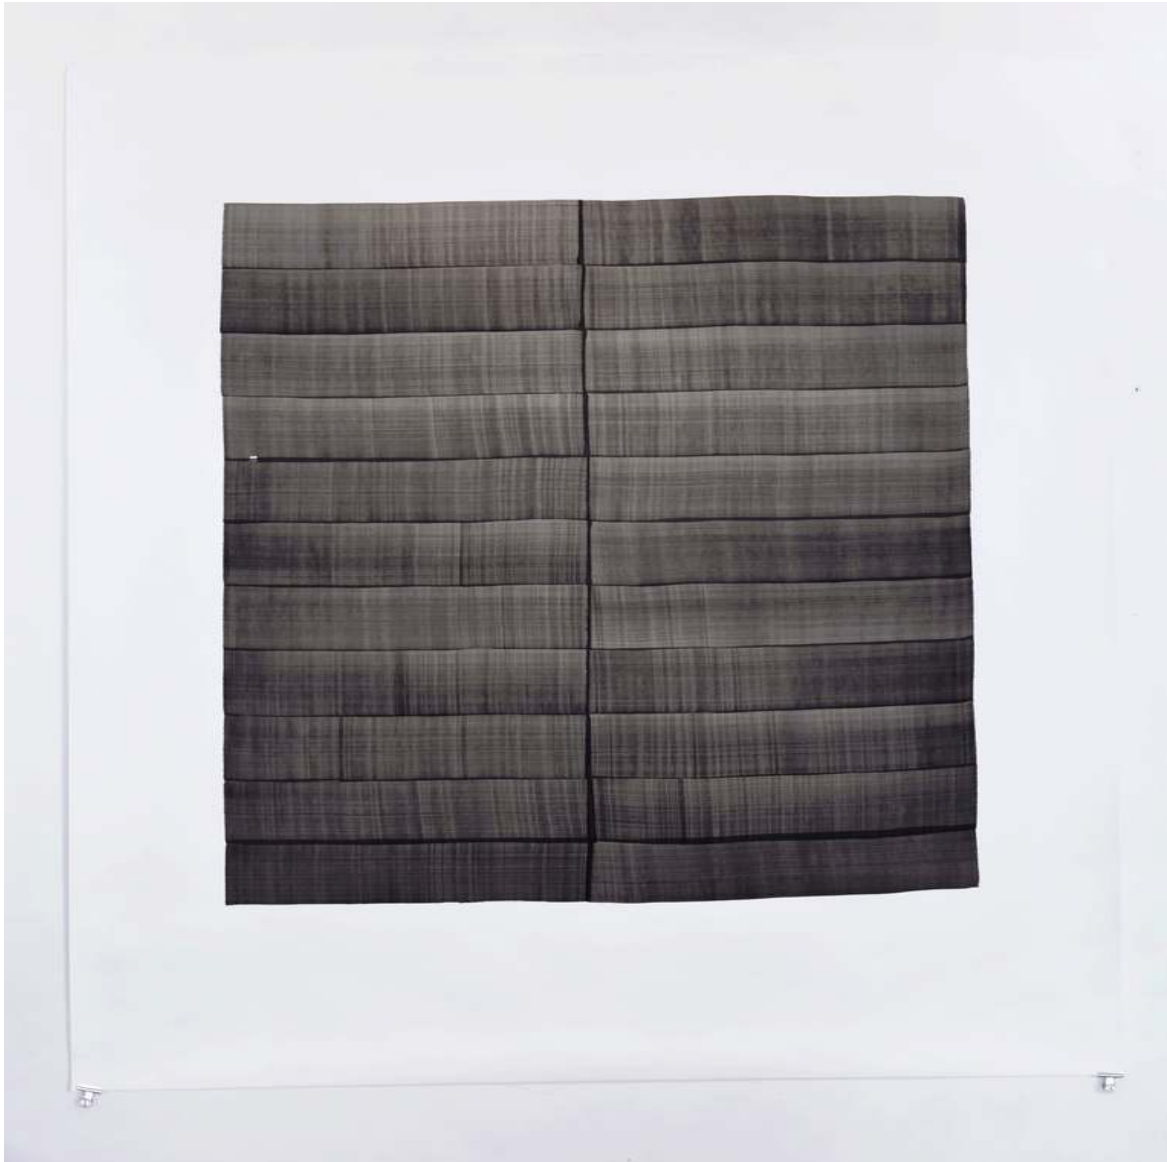

Untitled
70¼ x 59 inch / 180 x 150 cm
2013

Two
Ink on paper
72 x 59 inch / 183 x 151 cm
2012