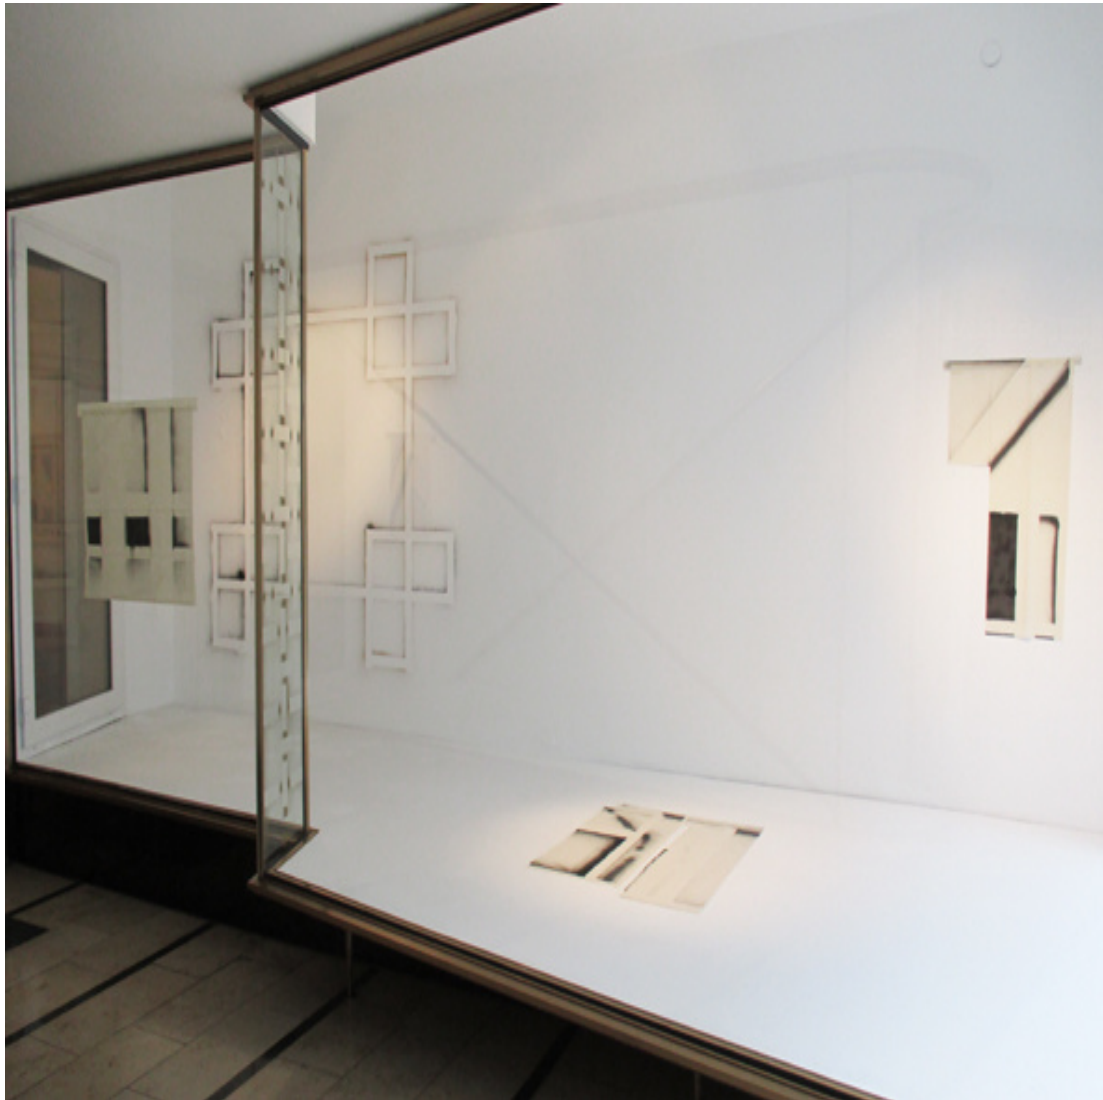

LISA BUSCHE

X
spraypaint on tape
39¼ x 39¼ inch / 100 x 100 cm
2013

HORIZONT
Spraypaint on window
variable in size
2013

HORIZONT
spraypaint on window
variable in size
2013

lassen
spraypaint on wall
78 × 157½ inch / 200 × 400 cm
2012

LL
spraypaint on wall
78 x 78 inch / 200 x 200 cm
2012

WOHL noch
Spraypaint on Window and Wall, as well as on Canvas
variable in size
2014

WOHL noch
Spraypaint on Window and Wall, as well as on Canvas
variable in size
2014