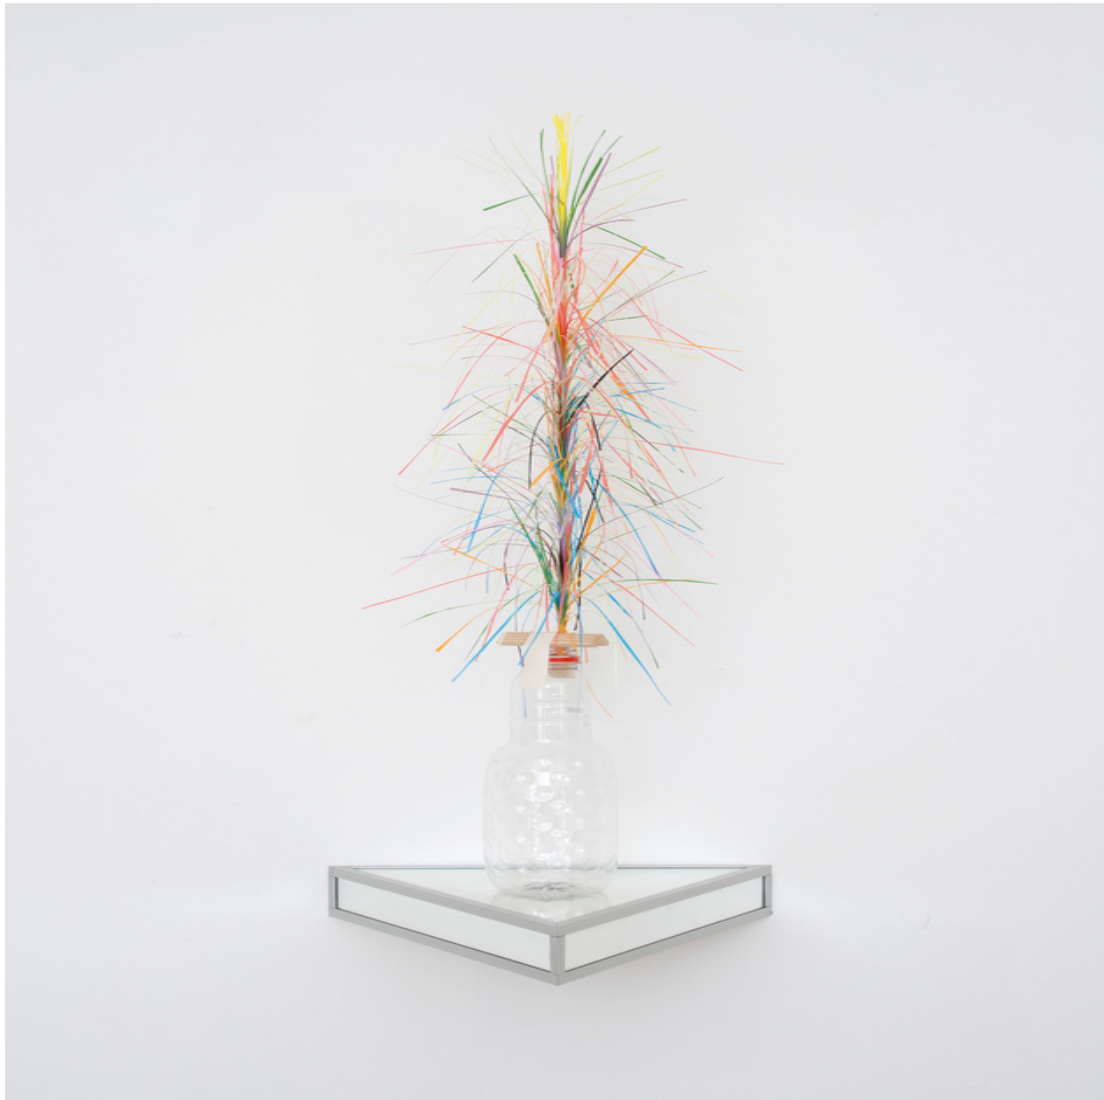

ISABEL HENN

AC8448
Copper sheet, sand stone, metal chrome-plated tubular
16 × 20¾ × 19 inch / 42.5 × 52.7 × 50 cm
2013

AO2136
Metal, paint, plywood
38 $\frac{3}{4}$ x 43 $\frac{1}{4}$ x 12 $\frac{3}{4}$ inch / 99 x 110 x 32.5 cm
2013

Triangle
Photogram
11¼ × 9 inch / 30 × 24 cm
2011

Straw variation
Straw, plastic bottle, wood, tape, mirror, aluminum
33½ x 12½ x 12 inch / 85 x 32 x 31.5 cm
2011

Untitled
Pencil line, branch, compass, rubber band
25½ x 4¼ x 9¾ inch / 65 x 11 x 25 cm
2010