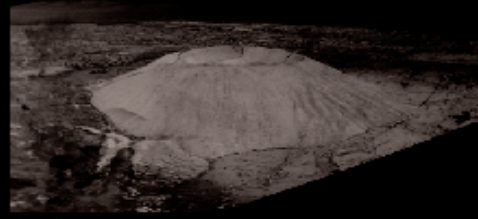

Amboy / Fragments for a Screenplay

by
Frances Scholz & Mark von Schlegell

with help from
Chris Kraus and Leslie Allison