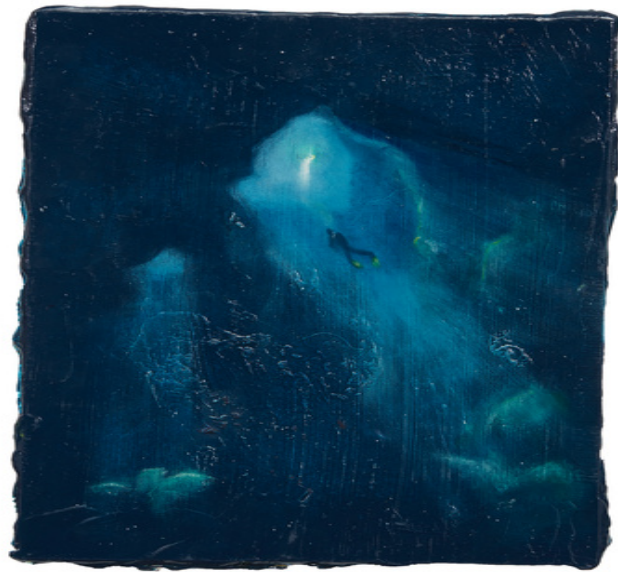

Christopher Gerberding
how hard i try, i never reach you (from Untitled)
painting
Oil, varnish and resin on wood
16½ × 11 inch / 41.9 × 29.7 cm
2020