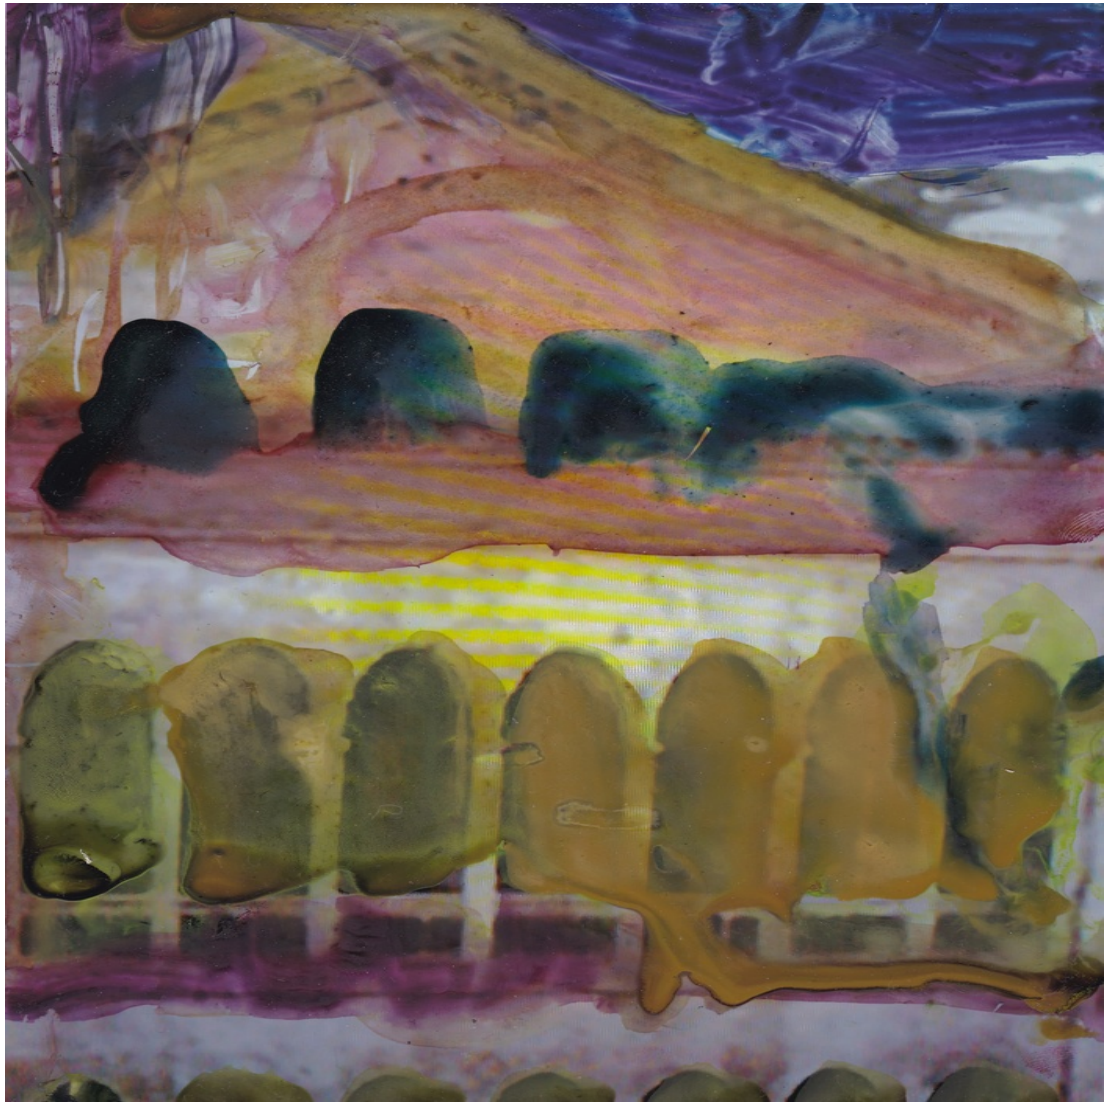

CHRISTOPHER BALASSA

Untitled  
2015

Untitled  
2015

Untitled  
2015

Untitled  
2015

Untitled  
2014

Untitled  
2014

Untitled  
2014

what me worry  
Sculpture  
Various materials  
7¾ x 7¾ x 7¾ inch / 20 x 20 x 20 cm  
variable in size  
2010